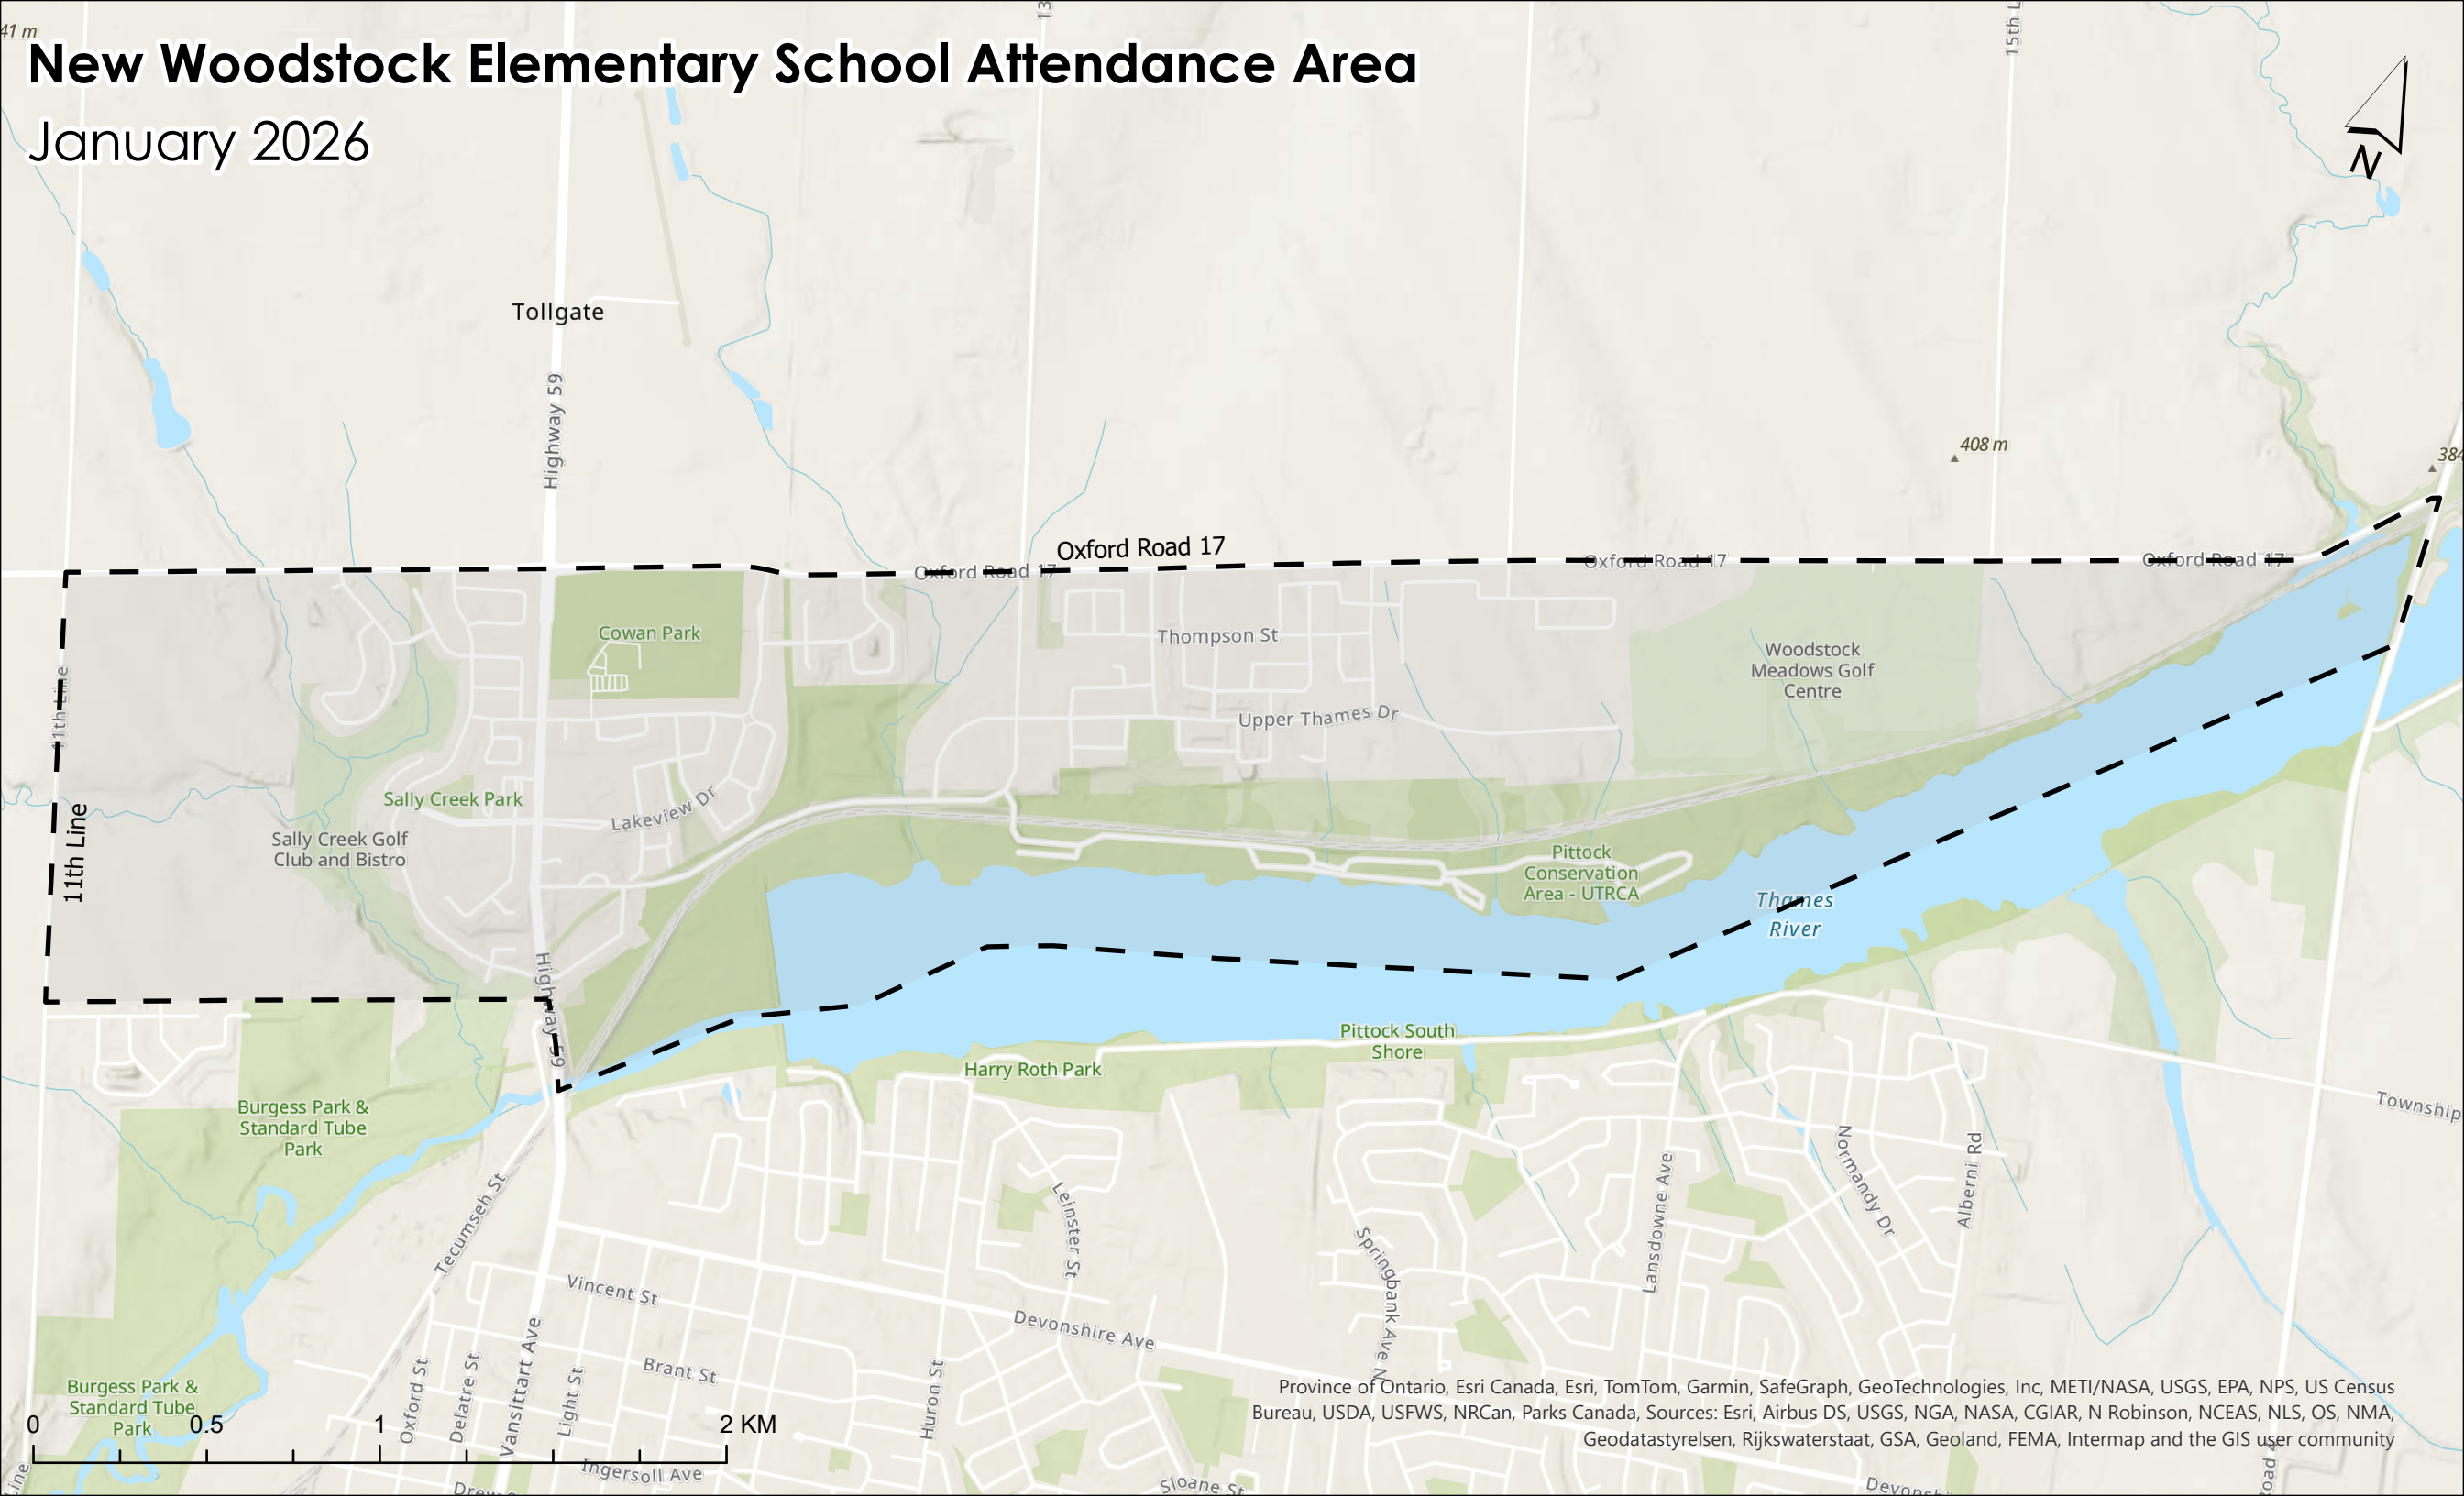

41 m

15th L

384

New Woodstock Elementary School Attendance Area

January 2026

Tollgate

Highway 59

Oxford Road 17

Pittock Conservation Area - UTRCA

Thames River

Burgess Park & Standard Tube Park

Harry Roth Park

Pittock South Shore

Township

Highway 59
Vansittart Ave

Leinster St

Springbank Ave N

Lansdowne Ave

Normandy Dr

Alberni Rd

Vincent St

Devonshire Ave

Brant St

Oxford St

Delatre St

Light St

Ingersoll Ave

Huron St

Sloane St

Devonshire Ave

road

Province of Ontario, Esri Canada, Esri, TomTom, Garmin, SafeGraph, GeoTechnologies, Inc, METI/NASA, USGS, EPA, NPS, US Census Bureau, USDA, USFWS, NRCAN, Parks Canada, Sources: Esri, Airbus DS, USGS, NGA, NASA, CGIAR, N Robinson, NCEAS, NLS, OS, NMA, Geodastystyrelsen, Rijkswaterstaat, GSA, Geoland, FEMA, Intermap and the GIS user community